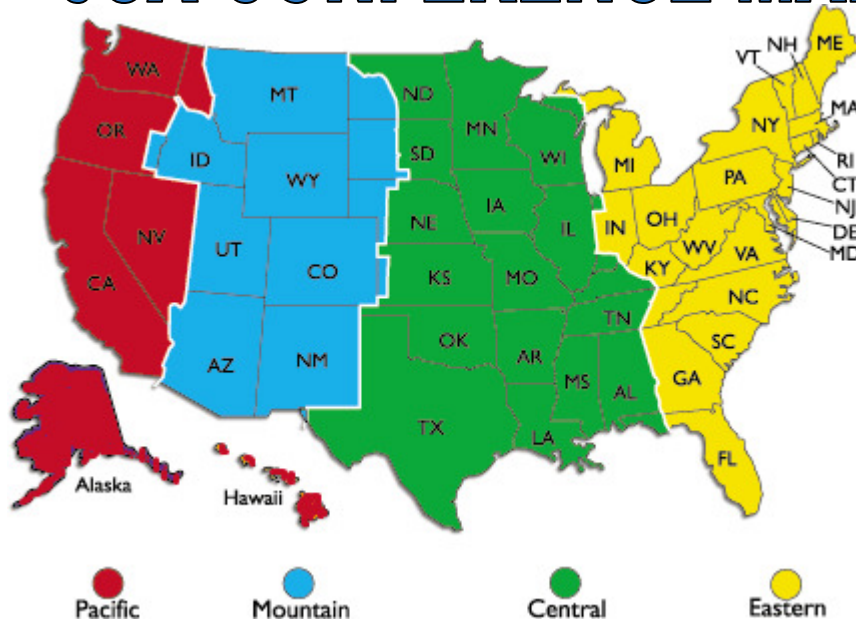

JSA CONFERENCE MAP

Whatever time zone that your team(s) are base out of that will be the conference your team(s) will represent.

<u>PACIFIC CONFERENCE</u>	<u>MOUNTAIN CONFERENCE</u>	<u>CENTRAL CONFERENCE</u>	<u>EASTERN CONFERENCE</u>
North Division	North Division	North Division	North Division
Alaska	Idaho	Illinois	Connecticut
Idaho (Northwest)	Montana	Indiana (South)	Delaware
Oregon	Nebraska (Northwest)	Iowa	District of Columbia
Washington	North Dakota (Southwest)	Michigan (North)	Indiana
	Oregon (Southeast)	Minnesota	Maine
	South Dakota (Western)	North Dakota	Maryland
	Wyoming	Nebraska	Massachusetts
		South Dakota	Michigan
		Wisconsin	New Hampshire
			New Jersey
			New York
			Ohio
			Pennsylvania
			Rhode Island
			Vermont
South Division	South Division	South Division	South Division
California	Arizona	Alabama	Florida
Hawaii	Colorado	Arkansas	Georgia
Nevada	Kansas (Western)	Kansas	Kentucky (Eastern)
	New Mexico	Kentucky	North Carolina
	Utah	Louisiana	Tennessee (Eastern)
		Mississippi	South Carolina
		Missouri	Virginia
		Oklahoma	West Virginia
		Tennessee	
		Texas	